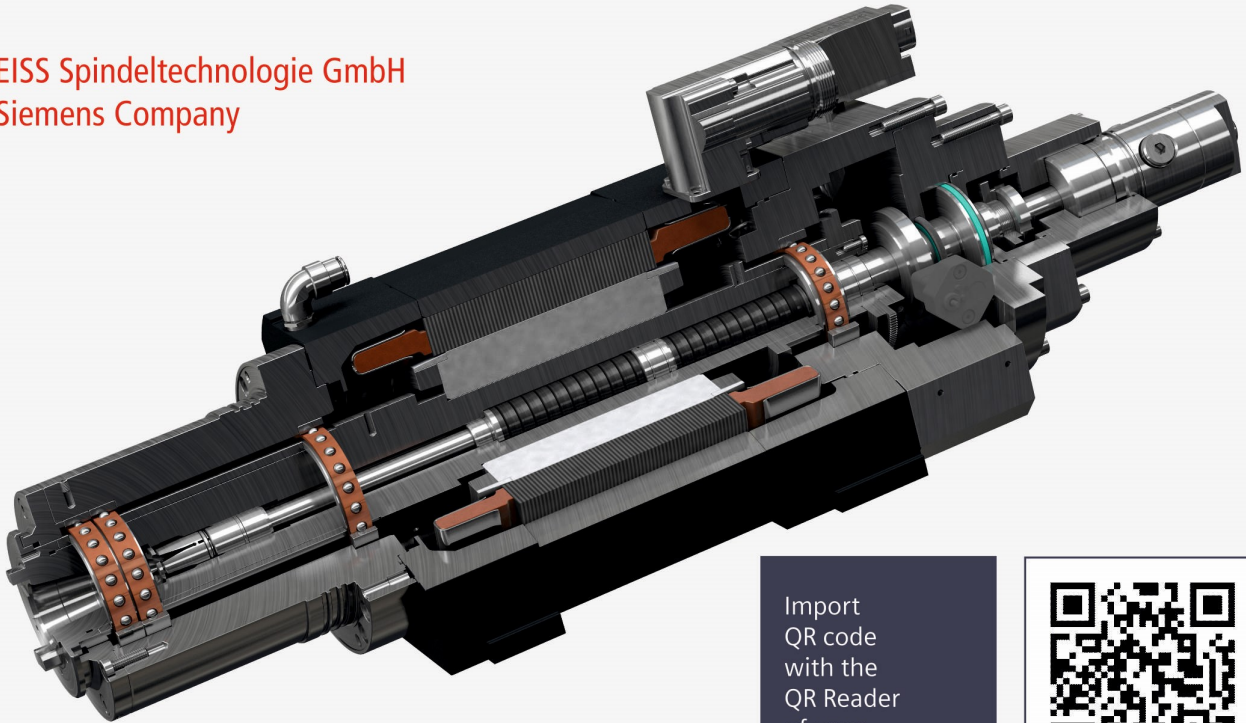

G M B H

WEISS Spindeltechnologie GmbH  
A Siemens Company

Import QR code with the QR Reader of your mobile phone!

# SWSS – Siemens WEISS Spindle Service

Increase productivity and ensure availability of spindles by using the know-how and experience of Siemens WEISS Spindle Service - SWSS.

Reduce costs

Improve productivity